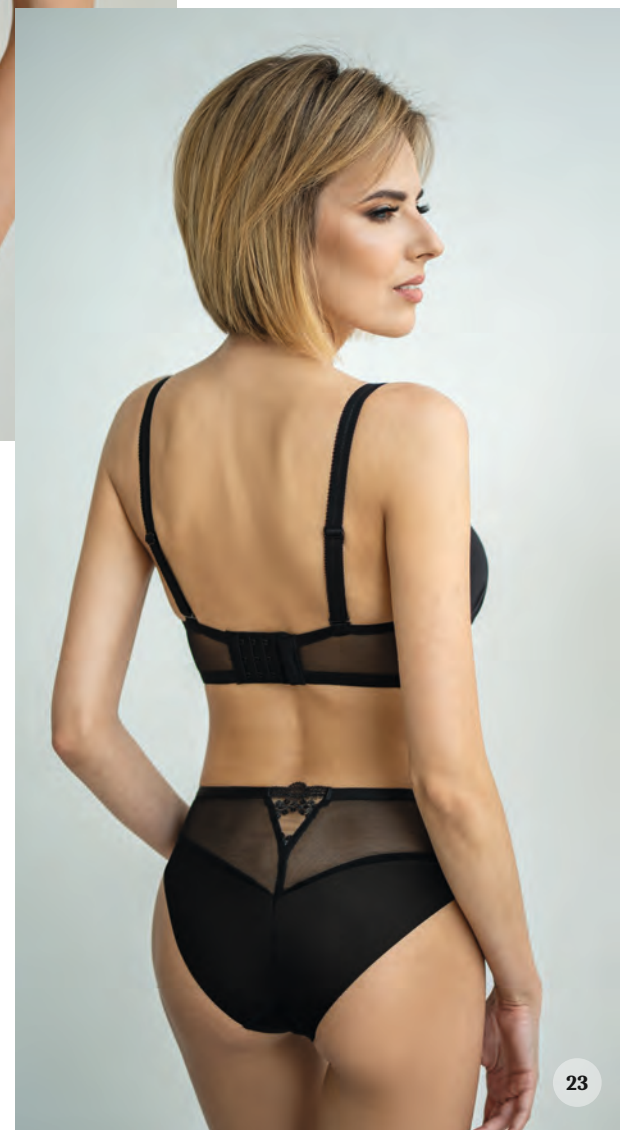

STRING LIGHT COMFORT
CN 00 B 02 LP014 BL/CO

EU SIZE:
XS-S-M-L-XL-2XL

BRASSIERE SMART MONOCUP COMFORT
CN 00 B 02 L0151 CO

EU SIZE:
60 C-D-DD-E-F-FF-G
65 B-C-D-DD-E-F-FF
70 A-B-C-D-DD-E-F
75 A-B-C-D-DD-E
80 A-B-C-D-DD
85 A-B-C-D
90 A-B-C
95 A-B

BRIEFS LIGHT COMFORT
CN 00 B 02 LP034 BL/CO

EU SIZE:
S-M-L-XL-2XL

BRASSIERE SMART MONOCUP COMFORT
CN 00 B 02 L0151 BL

EU SIZE:
60 C-D-DD-E-F-FF-G
65 B-C-D-DD-E-F-FF
70 A-B-C-D-DD-E-F
75 A-B-C-D-DD-E
80 A-B-C-D-DD
85 A-B-C-D
90 A-B-C
95 A-B