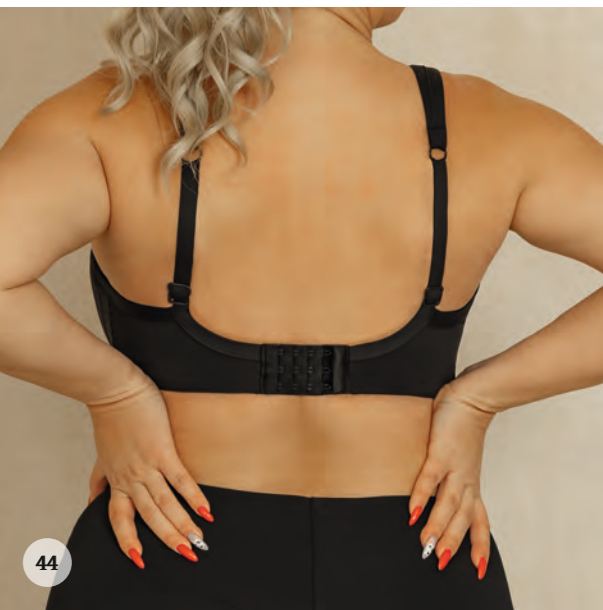

# Active

**SPORT BRA SPACER**  
**CN 00 SP CN20 SPL0502 BL**

**EU SIZE:**

- 65 D-DD-E-F-FF-G-GG-H-HH-I-J-JJ
- 70 C-D-DD-E-F-FF-G-GG-H-HH-I-J
- 75 B-C-D-DD-E-F-FF-G-GG-H-HH-I
- 80 A-B-C-D-DD-E-F-FF-G-GG-H-HH
- 85 A-B-C-D-DD-E-F-FF-G-GG-H
- 90 A-B-C-D-DD-E-F-FF-G-GG
- 95 A-B-C-D-DD-E-F-FF-G
- 100 A-B-C-D-DD-E-F-FF
- 105 A-B-C-D-DD-E-F