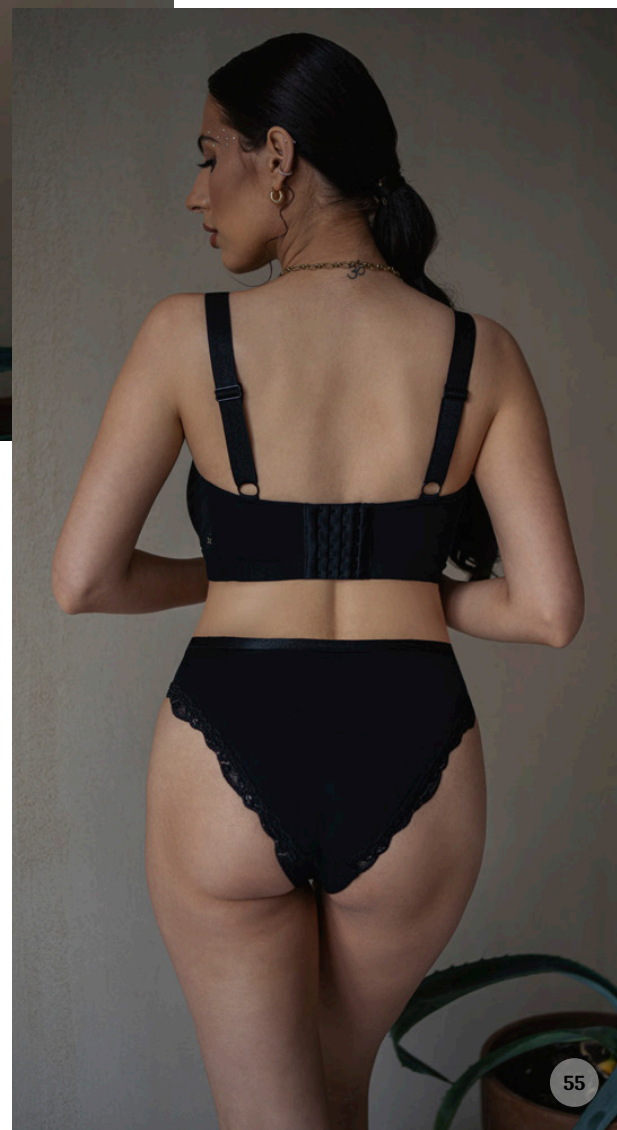

C) BRIEFS
CN 00 F CN05 LP030 BL

EU SIZE:
XS-S-M-L-XL-2XL

D) BRIEFS HIGH WAIST
CN 00 F CN05 LP045 BL

EU SIZE:
S-M-L-XL-2XL-3XL-4XL

Marcella

**BRA MIKROMODAL
FW22 F02 L0503 BL**

EU SIZE:

- 60 C-D-DD-E-F-FF-G-GG-H-HH-I-J-JJ-K-KK-L
- 65 B-C-D-DD-E-F-FF-G-GG-H-HH-I-J-JJ-K-KK
- 70 A-B-C-D-DD-E-F-FF-G-GG-H-HH-I-J-JJ-K
- 75 A-B-C-D-DD-E-F-FF-G-GG-H-HH-I-J-JJ
- 80 A-B-C-D-DD-E-F-FF-G-GG-H-HH-I-J
- 85 A-B-C-D-DD-E-F-FF-G-GG-H-HH-I
- 90 A-B-C-D-DD-E-F-FF-G-GG-H-HH
- 95 A-B-C-D-DD-E-F-FF-G-GG-H