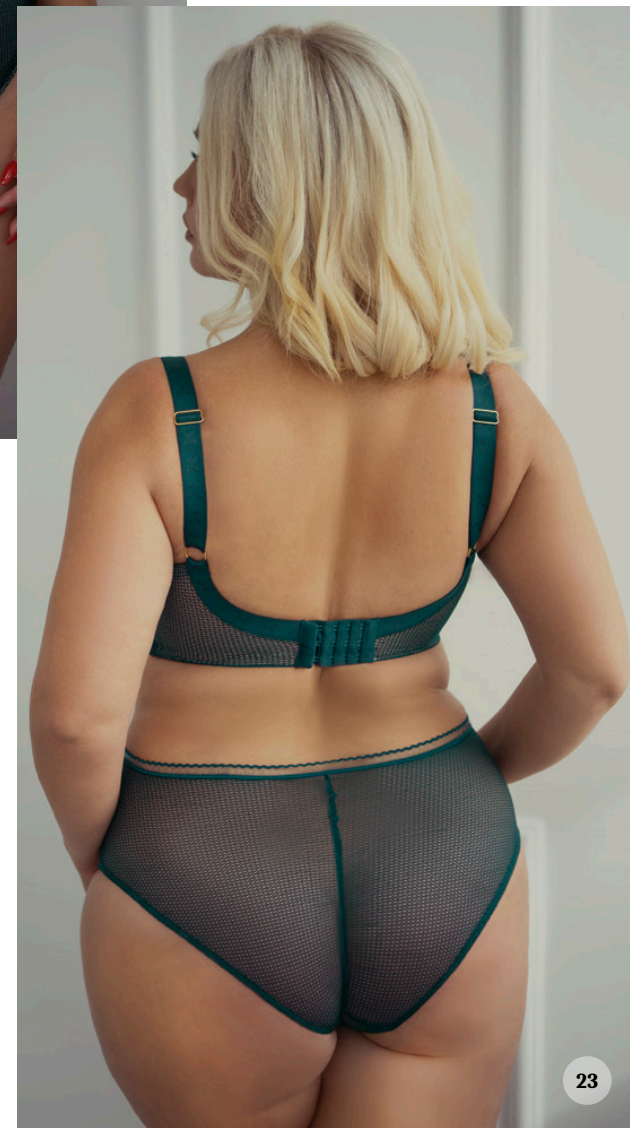

**SOFT PLUNGE
FW23 F03 L1113 GN**

EU SIZE:
60 G-GG-H-HH-I-J-JJ-K-KK-L-M-N-O
65 G-GG-H-HH-I-J-JJ-K-KK-L-M-N-O
70 F-FF-G-GG-H-HH-I-J-JJ-K-KK-L-M-N
75 E-F-FF-G-GG-H-HH-I-J-JJ-K-KK-L-M
80 D-DD-E-F-FF-G-GG-H-HH-I-J-JJ-K-KK-L
85 D-DD-E-F-FF-G-GG-H-HH-I-J-JJ-K-KK
90 D-DD-E-F-FF-G-GG-H-HH-I-J-JJ-K
95 D-DD-E-F-FF-G-GG-H-HH-I-J-JJ
100 D-DD-E-F-FF-G-GG-H-HH-I-J
105 D-DD-E-F-FF-G-GG-H-HH-I
110 D-DD-E-F-FF-G-GG-H-HH
115 D-DD-E-F-FF-G-GG-H