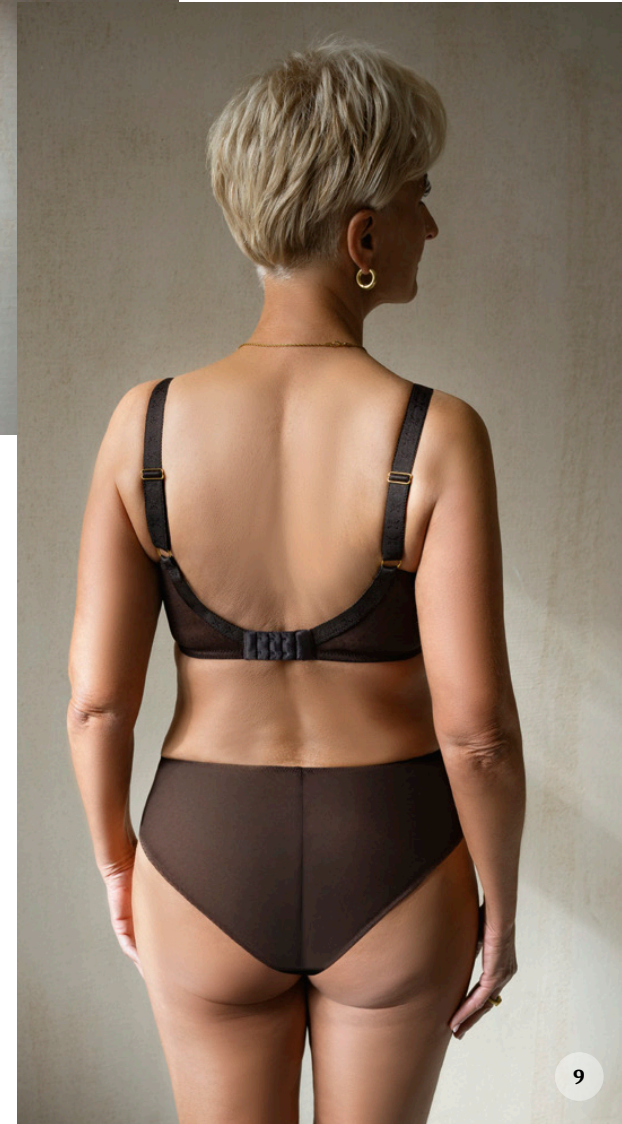

**BRIEFS
FW23 F01 LP030 CH**

EU SIZE:
XS-S-M-L-XL-2XL

**HALF CUP SOFT
FW23 F01 L1000 CH**

EU SIZE:
60 E-F-FF-G-GG-H-HH-I-J-JJ-K-KK-L
65 DD-E-F-FF-G-GG-H-HH-I-J-JJ-K-KK
70 D-DD-E-F-FF-G-GG-H-HH-I-J-JJ-K
75 C-D-DD-E-F-FF-G-GG-H-HH-I-J-JJ
80 B-C-D-DD-E-F-FF-G-GG-H-HH-I-J
85 B-C-D-DD-E-F-FF-G-GG-H-HH-I
90 B-C-D-DD-E-F-FF-G-GG-H-HH
95 B-C-D-DD-E-F-FF-G-GG-H
100 B-C-D-DD-E-F-FF-G-GG
105 B-C-D-DD-E-F-FF-G