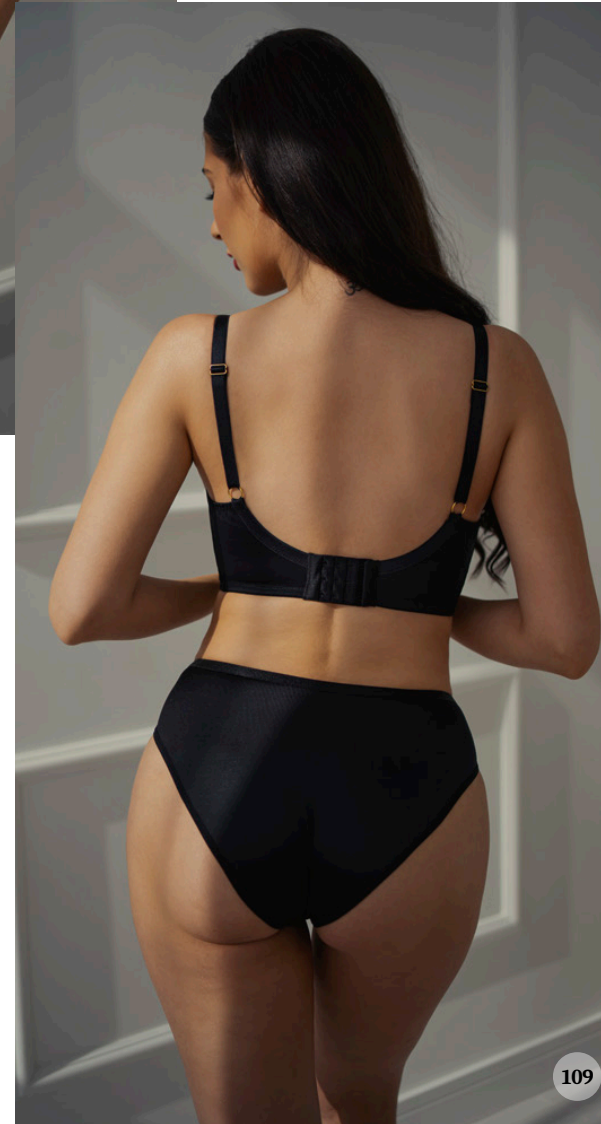

HALF CUP SOFT
FW23 F10 L1000 BL

EU SIZE:
60 E-F-FF-G-GG-H-HH-I-J-JJ-K-KK-L
65 DD-E-F-FF-G-GG-H-HH-I-J-JJ-K-KK
70 D-DD-E-F-FF-G-GG-H-HH-I-J-JJ-K
75 C-D-DD-E-F-FF-G-GG-H-HH-I-J-JJ
80 B-C-D-DD-E-F-FF-G-GG-H-HH-I-J
85 B-C-D-DD-E-F-FF-G-GG-H-HH-I
90 B-C-D-DD-E-F-FF-G-GG-H-HH
95 B-C-D-DD-E-F-FF-G-GG-H
100 B-C-D-DD-E-F-FF-G-GG
105 B-C-D-DD-E-F-FF-G