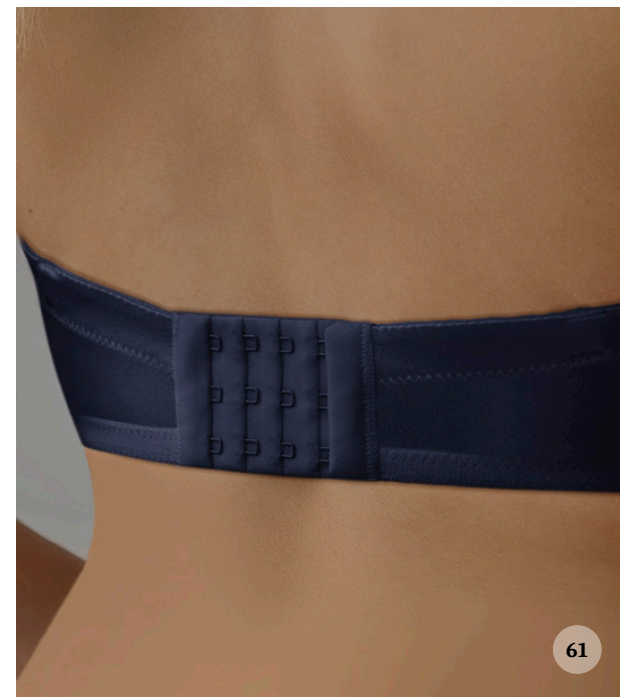

**BALCONETTE MHM
FW23 F06 L0205 NB**

EU SIZE:
60 C-D-DD-E-F-FF-G-GG-H-HH-I-J-JJ-K-KK-L
65 B-C-D-DD-E-F-FF-G-GG-H-HH-I-J-JJ-K-KK
70 A-B-C-D-DD-E-F-FF-G-GG-H-HH-I-J-JJ-K
75 A-B-C-D-DD-E-F-FF-G-GG-H-HH-I-J-JJ
80 A-B-C-D-DD-E-F-FF-G-GG-H-HH-I-J
85 A-B-C-D-DD-E-F-FF-G-GG-H-HH-I
90 A-B-C-D-DD-E-F-FF-G-GG-H-HH
95 A-B-C-D-DD-E-F-FF-G-GG-H